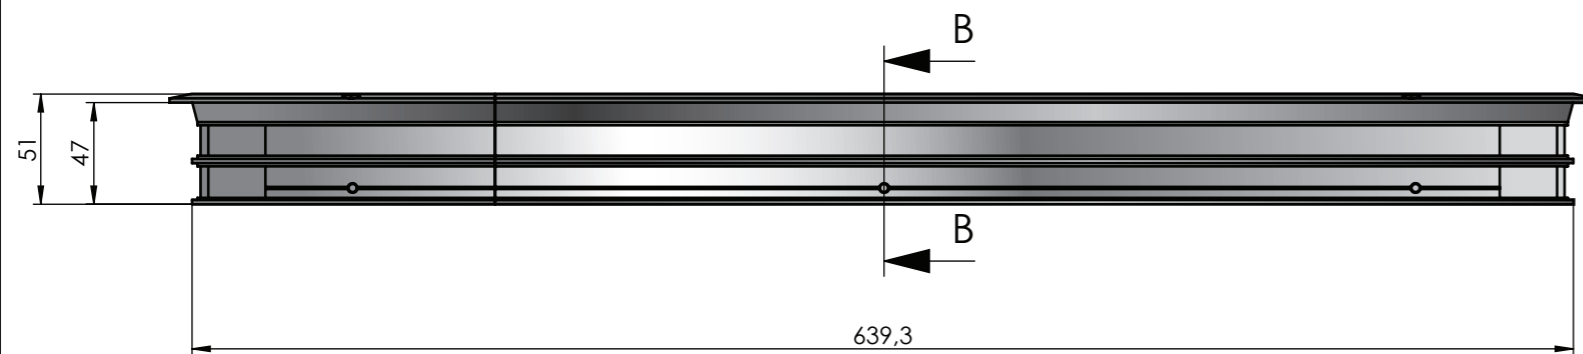

Air Suction Vent ASVREC080

SECTION B-B

ITEM NO.	PART NUMBER	DESCRIPTION	QTY.
1	12-4145	ASVREC Profile 80	1
2	12-4144	Louvre Profile	9
3	12-4746	Louvre spacer	36
4	12-4745	Threaded Rod	4
5	94150A335	Hexagon nut	3
6	94205A240	Prevailing torque	3
7	12-4146	Connection Strip	8