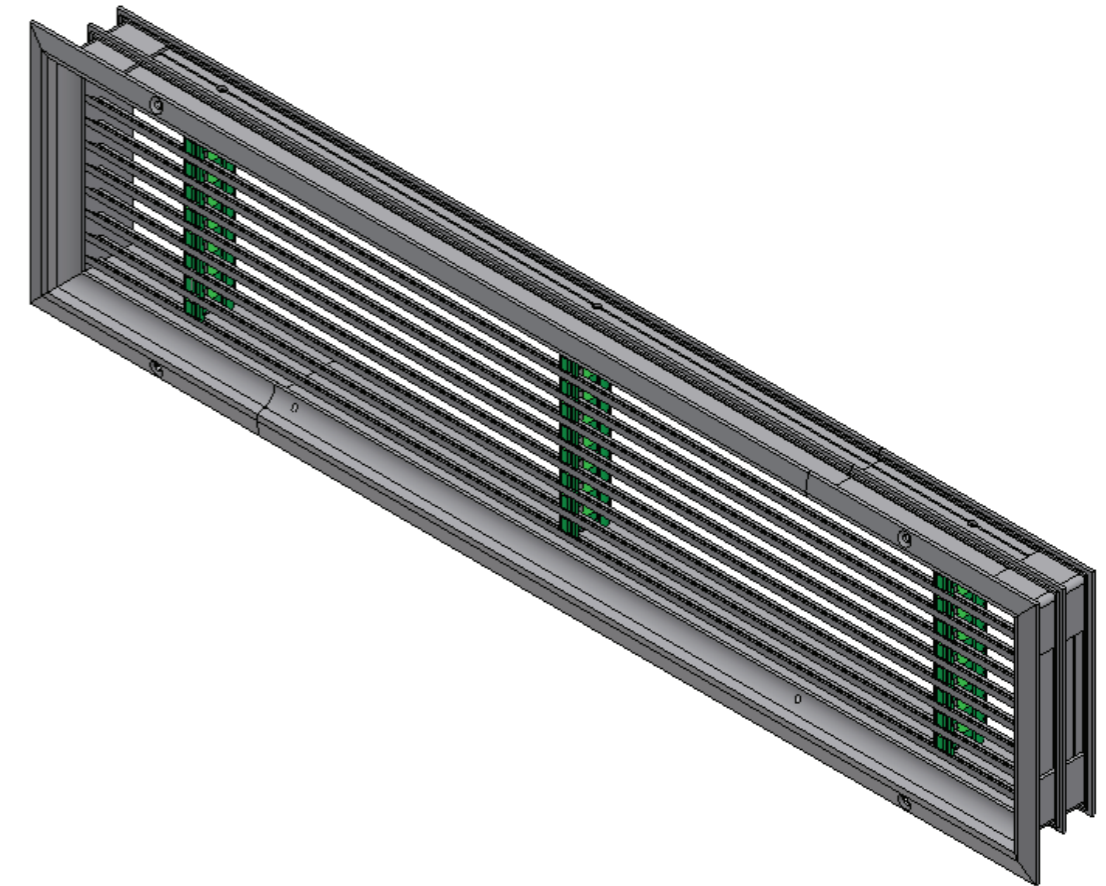

Air Suction Vent ASVREC080

SECTION B-B

ITEM NO.	PART NUMBER	DESCRIPTION	QTY.
1	12-4145	ASVREC Profile 80	1
2	12-4144	Louvre Profile	9
3	12-4746	Louvre spacer	36
4	12-4745	Threaded Rod	4
5	94150A335	Hexagon nut	3
6	94205A240	Prevailing torque	3
7	12-4146	Connection Strip	8