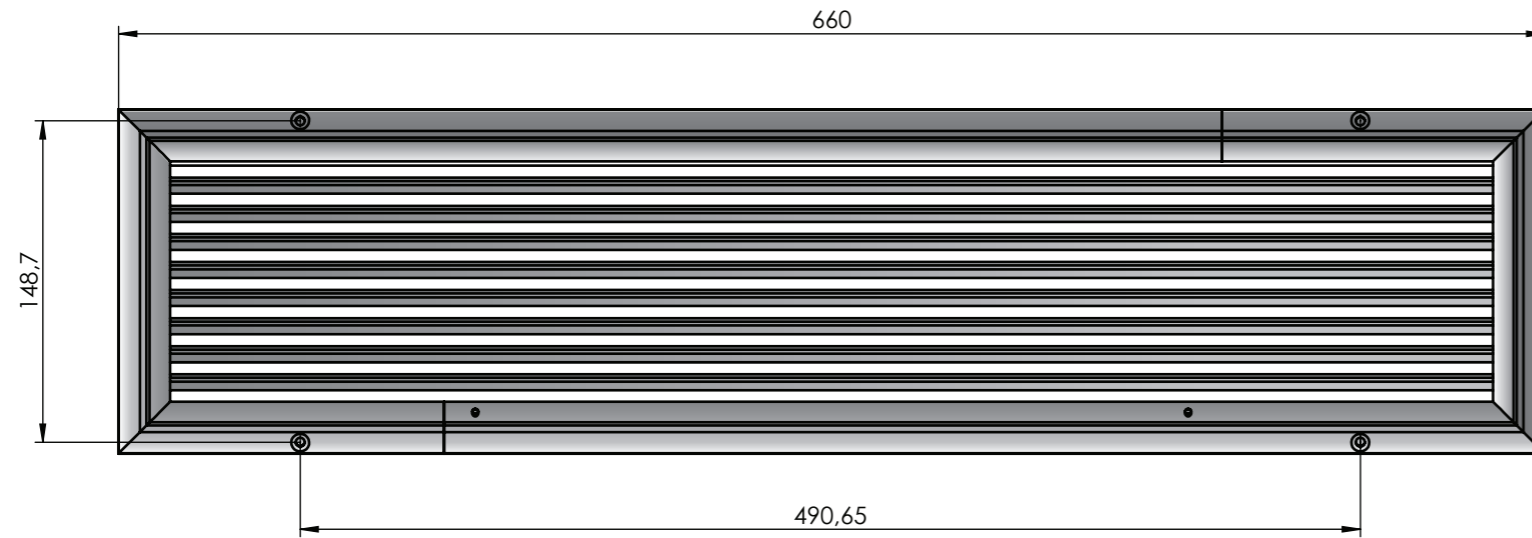

Air Suction Vent ASVREC080

SECTION B-B

ITEM NO.	PART NUMBER	DESCRIPTION	QTY.
1	12-4145	ASVREC Profile 80	1
2	12-4144	Louvre Profile	9
3	12-4746	Louvre spacer	36
4	12-4745	Threaded Rod	4
5	94150A335	Hexagon nut	3
6	94205A240	Prevailing torque	3
7	12-4146	Connection Strip	8