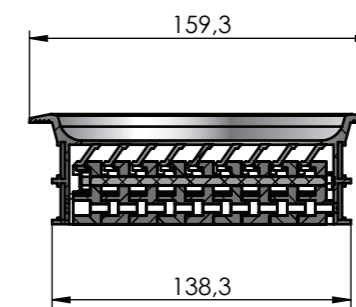

Air Suction Vent ASVREC080

SECTION B-B

ITEM NO.	PART NUMBER	DESCRIPTION	QTY.
1	12-4145	ASVREC Profile 80	1
2	12-4144	Louvre Profile	9
3	12-4746	Louvre spacer	36
4	12-4745	Threaded Rod	4
5	94150A335	Hexagon nut	3
6	94205A240	Prevailing torque	3
7	12-4146	Connection Strip	8